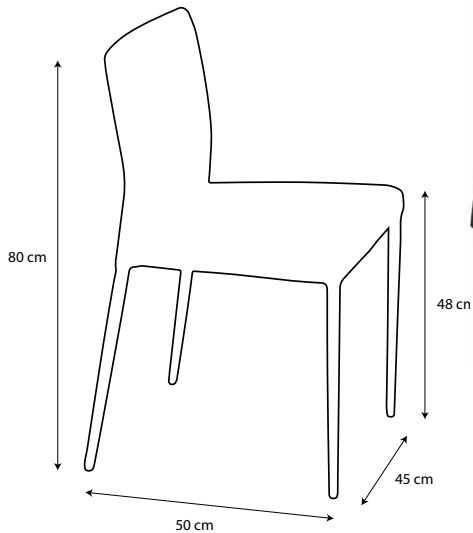

MODEL 2

The new Fusiontables chairs feature a new design aimed to better fit with the current trend, while still offering the advantage to perfectly fit with the Fusion table height.

As such, no need to move the chairs to seamlessly play your favourite game when the table is at its upper billiard position.