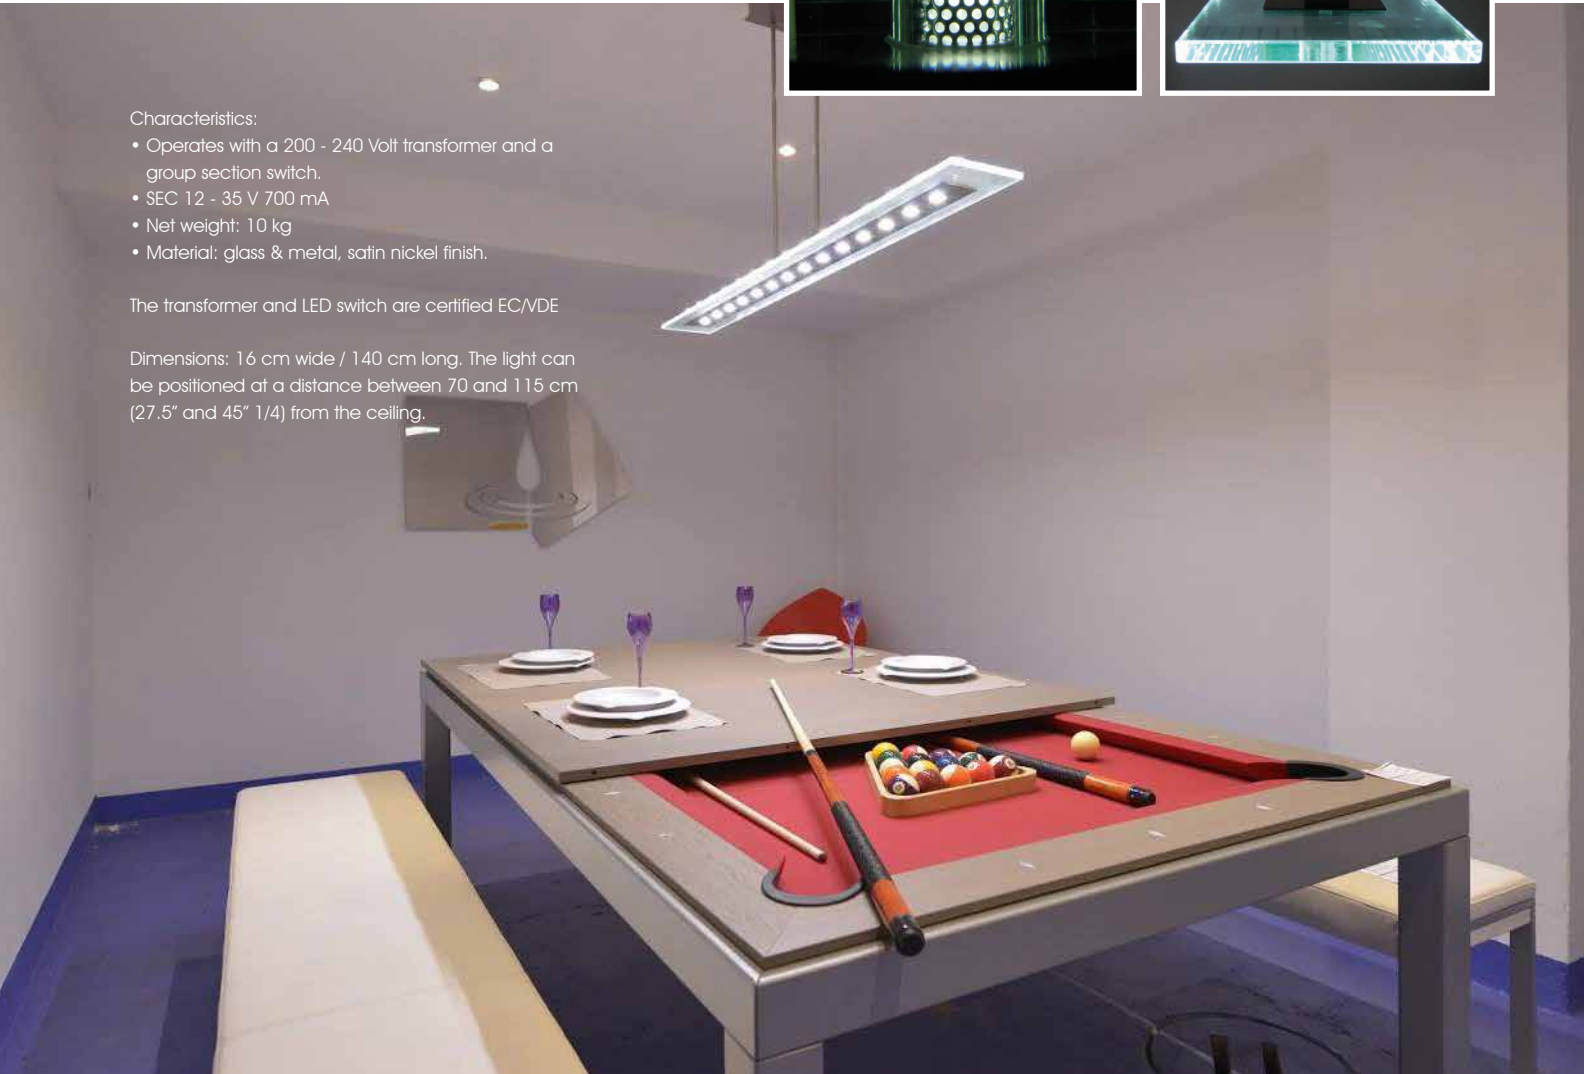

With this light and contemporary pendant lamp, the Fusion LED system allows you to create two atmospheres. During meals, the 7 white LEDs create a pleasantly intimate environment for your guests. When playing billiards, 14 long-life LEDs offer a stronger light to illuminate the entire table.

Economical and environmentally-friendly.

Consumption: 42 Watts

Intensity: 1050 Lumens

Light colour: 4000 Kelvin

Characteristics:

- Operates with a 200 - 240 Volt transformer and a group section switch.
- SEC 12 - 35 V 700 mA
- Net weight: 10 kg
- Material: glass & metal, satin nickel finish.

The transformer and LED switch are certified EC/VDE

Dimensions: 16 cm wide / 140 cm long. The light can be positioned at a distance between 70 and 115 cm (27.5" and 45" 1/4) from the ceiling.

OPTIONAL ACCESSORIES