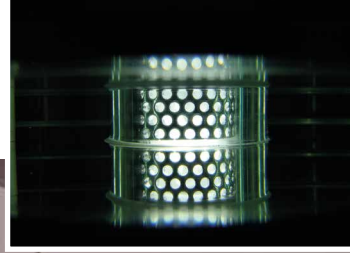

FUSION LED SYSTEM

With this light and contemporary pendant lamp, the Fusion LED system allows you to create two atmospheres. During meals, the 7 white LEDs create a pleasantly intimate environment for your guests. When playing billiards, 14 long-life LEDs offer a stronger light to illuminate the entire table.

Economical and environmentally-friendly.

Consumption: 42 Watts

Intensity: 1050 Lumens

Light colour: 4000 Kelvin