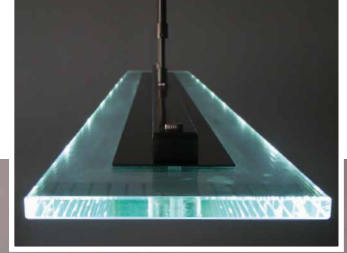

FUSION LED SYSTEM

With this light and contemporary pendant lamp, the Fusion LED system allows you to create two atmospheres. During meals, the 7 white LEDs create a pleasantly intimate environment for your guests. When playing billiards, 14 long-life LEDs offer a stronger light to illuminate the entire table.

Economical and environmentally-friendly.

Consumption: 42 Watts

Intensity: 1050 Lumens

Light colour: 4000 Kelvin