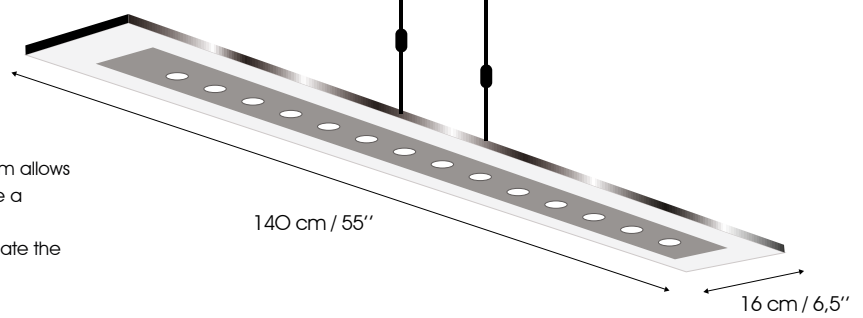

FUSION LED SYSTEM

With this light and contemporary pendant lamp, the Fusion LED system allows you to create two atmospheres. During meals, the 7 white LEDs create a pleasantly intimate environment for your guests. When playing billiards, 14 long-life LEDs offer a stronger light to illuminate the entire table.

Economical and environmentally-friendly.

Consumption: 42 Watts

Intensity: 1050 Lumens

Light colour: 4000 Kelvin