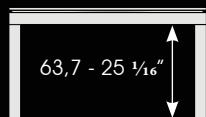

METAL-LINE

11.3 cm
4 7/16"