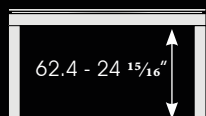

8

THE FUSION TABLE MAKES THE DIFFERENCE

Times are changing, trends are succeeding one another... but, undoubtedly, the word «fusion» has become more than a concept. We have fusion of generations, fusion of cultures, fusion cuisine, fusion music. Today, we are offering Fusion furniture. Nowadays, a good product is not just a good design but also an environment: the life and the people which the product targets and their need to create valuable moments.

Offering emotion and quality time, these are the core values of the Fusion table that make the difference. Designed to entertain, the Fusion table has exactly what is needed to create wonderful and unforgettable moments for you, your family and guests, all in a resolutely contemporary setting.

By these special days our regard on our home equipment has changed. More than ever we care for our living room and our family members. More than ever, we need to spend good times with them and find quality entertainment at home. Multifunctional furniture is achieving this goal and the Fusion table allows cool, funny and zen moments with your loved ones, and friends.

WOOD-LINE