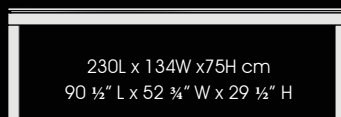

WOOD-LINE

13.6 cm
5 3/8"

METAL-LINE

11.3 cm
4 7/16"

ENJOY YOUR MEAL...

Functional, with a timeless and elegant design, the Fusion table creates a relaxing atmosphere for dinner with family or friends. Able to seat 10 people comfortably, the Fusion table is perfect for family or professional meetings.