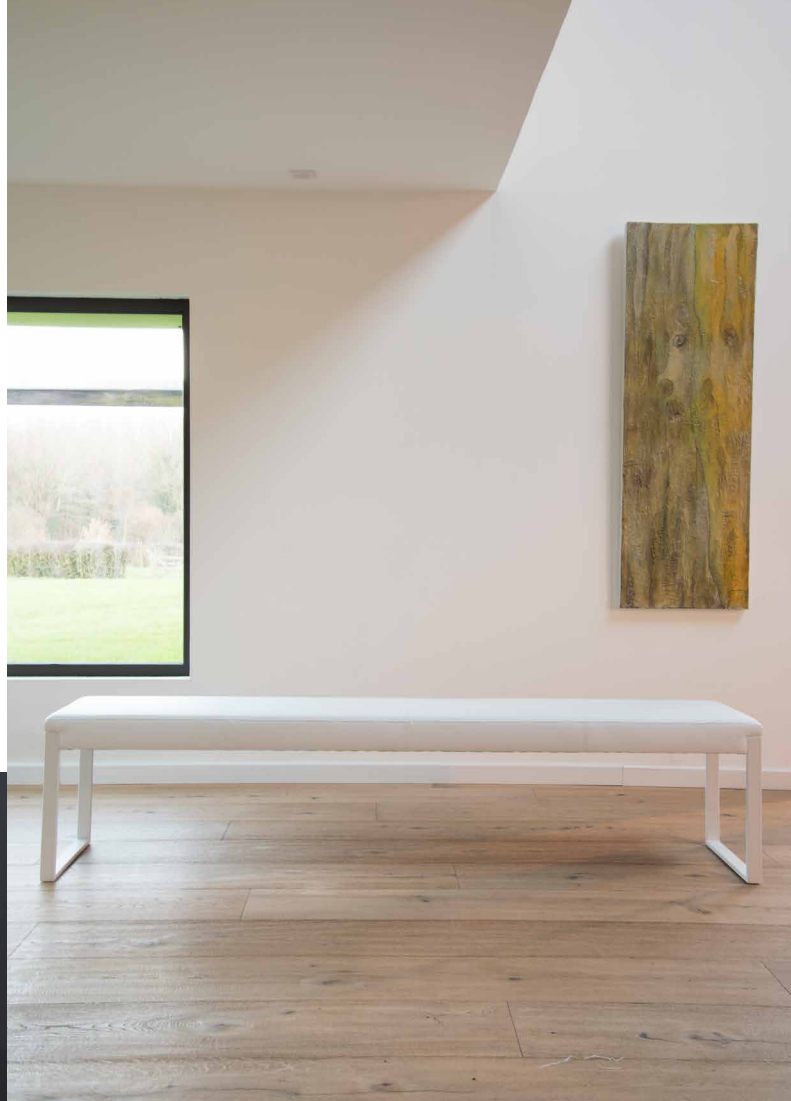

Black

Cream white