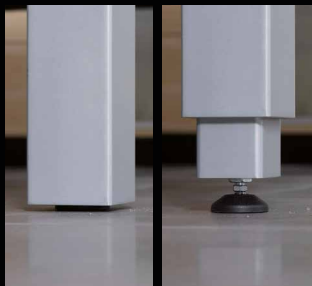

The standard spring assisted Easy-Lift system allows to raise the Fusion table with minimal effort adding 3" / 75 mm from standard 29.5" / 75 cm dining height to optimal playing height.

The system requires no maintenance and has a patent pending auto-lock auto-level feature assuring perfect leveling, and maximum stability & steadiness to the Fusion table in its upper position.